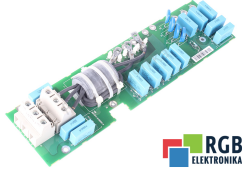

RRFC5411 64558501 ABB

Used ABB RRFC5411
Tested and cleaned.
24 months guarantee
Dedicated courier
Delivery across Europe even in 15855

TECHNICAL DATA

MANUFACTURER	ABB
MODEL	RRFC5411
CATEGORY	Others
WEIGHT [KG]	2.0
HEIGHT [CM]	13.0
LENGTH [CM]	36.0
WIDTH [CM]	4.0

24/7 SUPPORT AVAILABLE
[+48 71 750 09 78](tel:+48717500978)

WRITE TO US
info@rgbelektronika.pl

TEST STAND

We have test stands developed by us, thanks to which we check whether the device is in working order. It is with these posts that we test the repaired device, for which we give 24 months warranty, and you can be sure that your **RRFC5411** equipment has been repaired at a service center that provides the highest quality services

PRODUCTS FROM THE RGB ELEKTRONIKA OFFER:

HIGHEST QUALITY

Each product undergoes a specialized assessment, based on which we select the best quality equipment to guarantee their trouble-free operation. Thanks to this, you can be sure that the ABB **RRFC5411** device has been prepared with the greatest care.